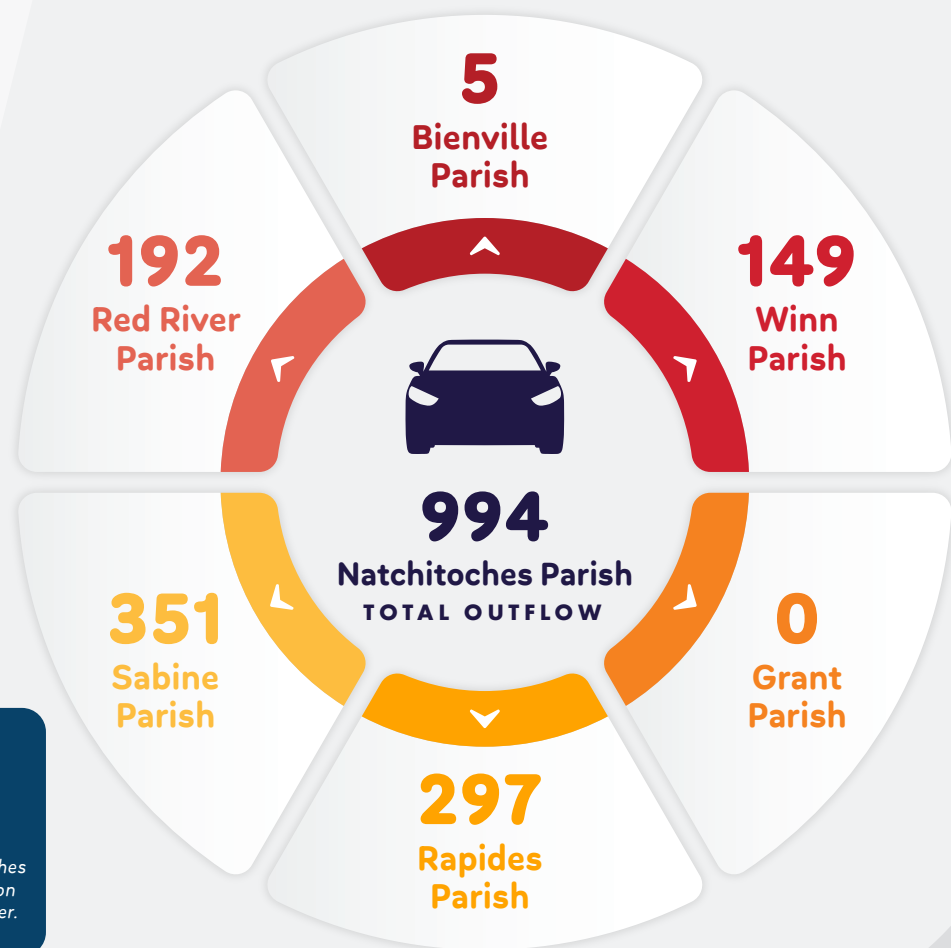

Inflow

COMMUTE PATTERNS

People who live in another parish, but commute to Natchitoches Parish for work.

10,811
LIVE & WORK IN
Natchitoches Parish

Outflow

COMMUTE PATTERNS

People who live in Natchitoches Parish, but commute to another parish for work.

843
NET COMMUTERS

There are more people coming into Natchitoches Parish for work than leaving. This can position Natchitoches Parish as an employment center.